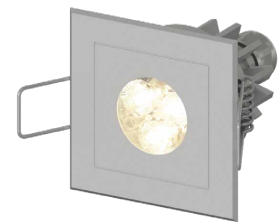

BASIK Q

L02.

Polished, decorated aluminium recessed square light with powerful LEDs suitable for decorative lighting of residential and retail environments. Choice of secondary optics. Can be flush fitted indoors and outdoors if partially protected. Flush-mounted with springs.

Power LED CRI>80

Power: 3W@350mA - 6W@500mA

Lumen: 405Lm@350mA - 648Lm@500mA

350mA - 500mA constant current power supply

Series connection, 50 cm cable

Constant current power supplies page 232-233

Dimming Accessories page 249

 **MADE IN ITALY**

BASIC CODES

L02.

FINISHES

- 1 White
- 2 Matt black
- 5 Gloss aluminium
- 6 Chrome
- 7 Brushed aluminium

LIGHT BEAM

- 15 15°
- 25 25°
- 35 35°

LED COLOUR

- BN 4000K
- BC 3000K
- CC 2700K
- BL Blue
- VE Green
- RO Red
- AM Amber

POWER

- 3 3x1W - 350mA - 405 lm**
- 5 3x2W - 500mA - 648 lm**

Code example:

BASIK Q + Brushed Aluminium + 15° light beam + 3000K + 3W = Code: L02.715BC3