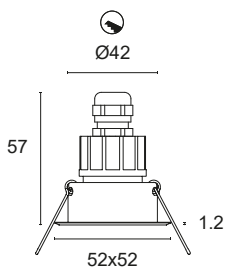

 **MADE IN ITALY**

BASIC CODES

L02.

FINISHES

- 1 White
- 2 Matt black
- 5 Gloss aluminium
- 6 Chrome
- 7 Brushed aluminium

LIGHT BEAM

- 15 15°
- 25 25°
- 35 35°

LED COLOUR